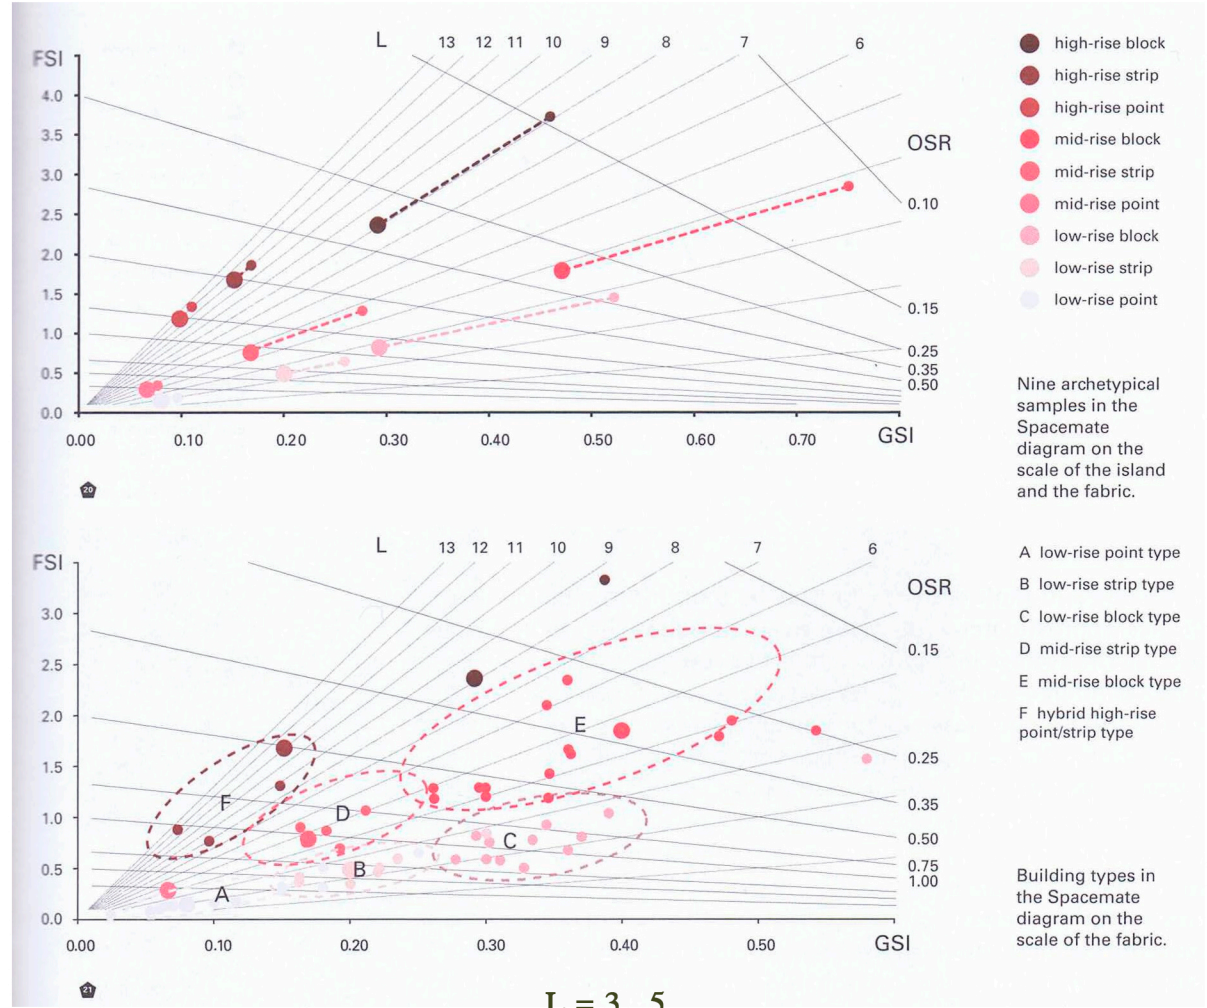

**GREENPOINT**  
NEW YORK, EEUU

**A = 45, 6 h a**

**N = 0, 04**

**FSI = 0, 62**

**w = 230, 2 m**

**GSI = 0, 4**

**b = 42, 8**

**OSR = 0, 62**

**T = 32, 8 %**