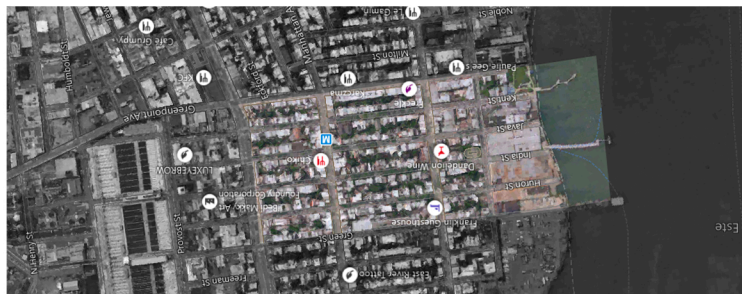

**GREENPOINT**  
NEW YORK, EEUU

**A = 45, 6 h a**

**N = 0, 04**

**FSI = 0, 62**

**w = 230, 2 m**

**GSI = 0, 4**

**b = 42, 8**

**OSR = 0, 62**