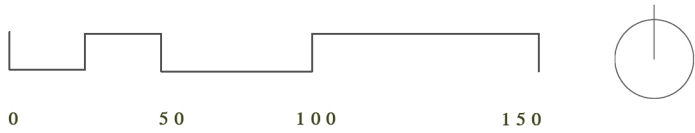

**GREENPOINT**  
NEW YORK, EEUU

**A = 45, 6 h a**

**N = 0, 04**

**FSI = 0, 62**

**w = 230, 2 m**

**GSI = 0, 4**

**b = 42, 8**

**OSR = 0, 62**