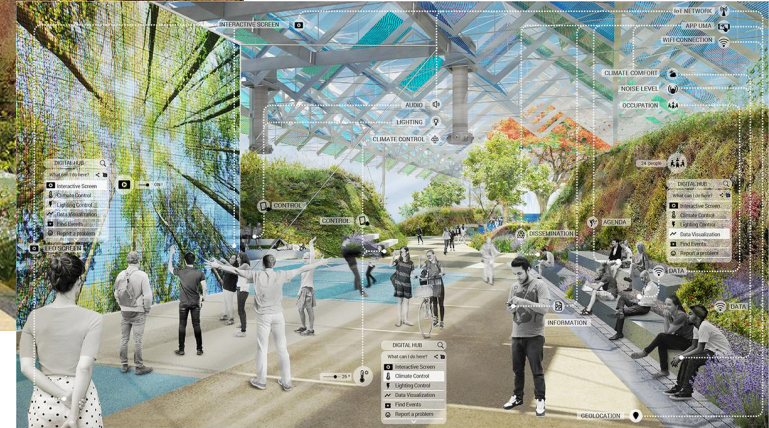

fuelle: <https://ecosistemaurbano.com/dreamhamar>

/seson strategy

/summer

deciduous trees / shelters
cantilevered awnings / weather protection
open pavilions / scattered activities
weatherproof umbrellas / water spray
loose furniture scattered on the square

/winter

deciduous trees / leafless
closed blinds / optimization of the sun
closed pavilions / heated
weatherproof umbrellas / heaters
snow melting system under pavement

estrategia de temporada

fuelle: <https://ecosistemaurbano.com/dreamhamar>

uso actual de la plaza

fuelle: <https://ecosistemaurbano.com/dreamhamar>

la plaza central de Hamar - dibujo de estudio

fuelle: <https://ecosistemaurbano.com/dreamhamar>

ARQUITECTURA HÍBRIDA

Campus Málaga

fuelle: <https://ecosistemaurbano.com/es/campus-universidad-de-malaga/>

Banyan hub (Florida, USA)
fuente: <https://ecosistemaurbano.com/es/banyan-hub/>

Open shore (Florida, USA)
fuente: <https://ecosistemaurbano.com/es/open-shore/>

ESPACIOS INTERACTIVOS

Árbol de aire (Shanghai, China)