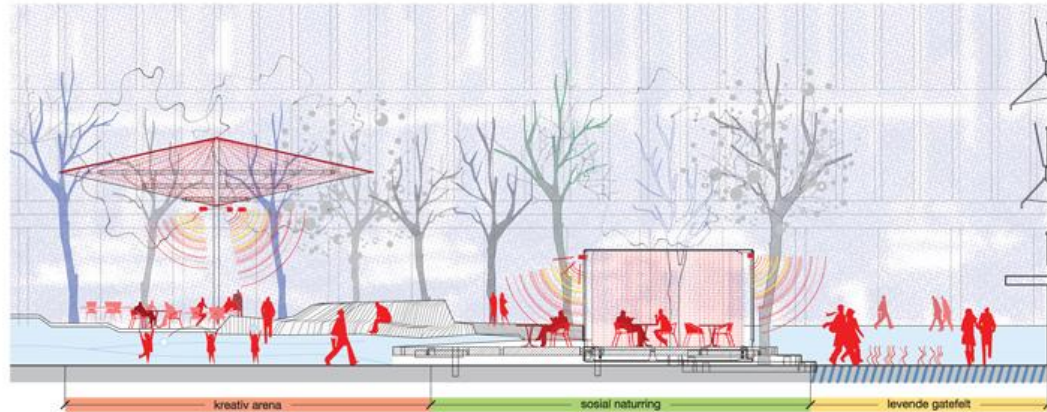

fuelle: <https://ecosistemaurbano.com/dreamhamar>

/seson strategy

/summer

deciduous trees / shelters
cantilevered awnings / weather protection
open pavilions / scattered activities
weatherproof umbrellas / water spray
loose furniture scattered on the square

/winter

deciduous trees / leafless
closed blinds / optimization of the sun
closed pavilions / heated
weatherproof umbrellas / heaters
snow melting system under pavement

estrategia de temporada

fuelle: <https://ecosistemaurbano.com/dreamhamar>