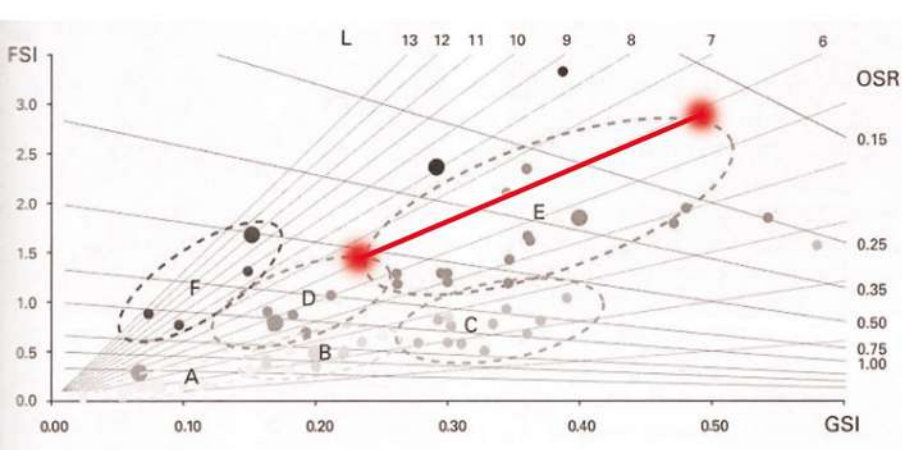

HAMPSTEAD GARDEN SUBURB

HAMPSTEAD GARDEN SUBURB

A: 27.9HA
 FSI: 1.54
 GSI: 0.23
 OSR: 0.5
 L: 3

BARRIO ZAIDIN

A: 7HA
 FSI: 2.5
 GSI: 0.47
 OSR: 0.2
 L:

BARRIO ZAIDIN

- A low-rise point type
 - B low-rise strip type
 - C low-rise block type
 - D mid-rise strip type
 - E mid-rise block type
 - F hybrid high-rise point/strip type
- Building types in the Spacemate diagram on the scale of the fabric.

- high-rise block
 - high-rise strip
 - high-rise point
 - mid-rise block
 - mid-rise strip
 - mid-rise point
 - low-rise block
 - low-rise strip
 - low-rise point
- Nine archetypal samples in the Spacemate diagram on the scale of the island and the fabric.