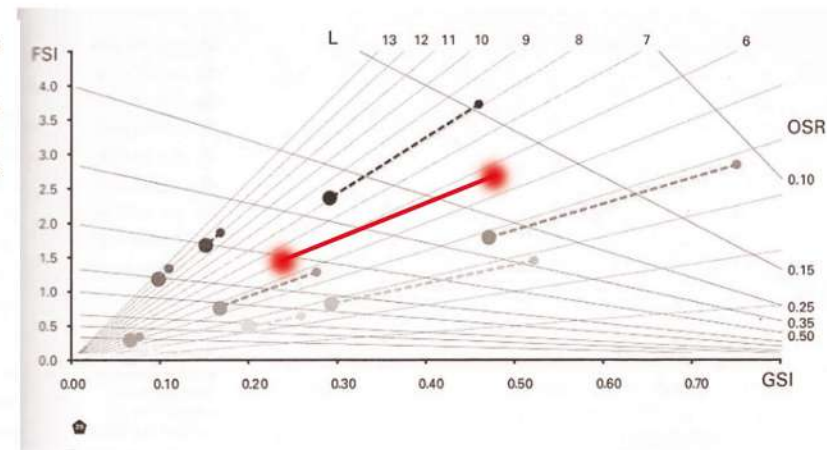

HAMPSTEAD GARDEN SUBURB

HAMPSTEAD GARDEN SUBURB

A: 27.9HA
 FSI: 1.54
 GSI: 0.23
 OSR: 0.5
 L: 3

BARRIO ZAIDIN

A: 7HA
 FSI: 2.5
 GSI: 0.47
 OSR: 0.2
 L:

BARRIO ZAIDIN

- A low-rise point type
 - B low-rise strip type
 - C low-rise block type
 - D mid-rise strip type
 - E mid-rise block type
 - F hybrid high-rise point/strip type
- Building types in the Spacemate diagram on the scale of the fabric.

- high-rise block
 - high-rise strip
 - high-rise point
 - mid-rise block
 - mid-rise strip
 - mid-rise point
 - low-rise block
 - low-rise strip
 - low-rise point
- Nine archetypal samples in the Spacemate diagram on the scale of the island and the fabric.