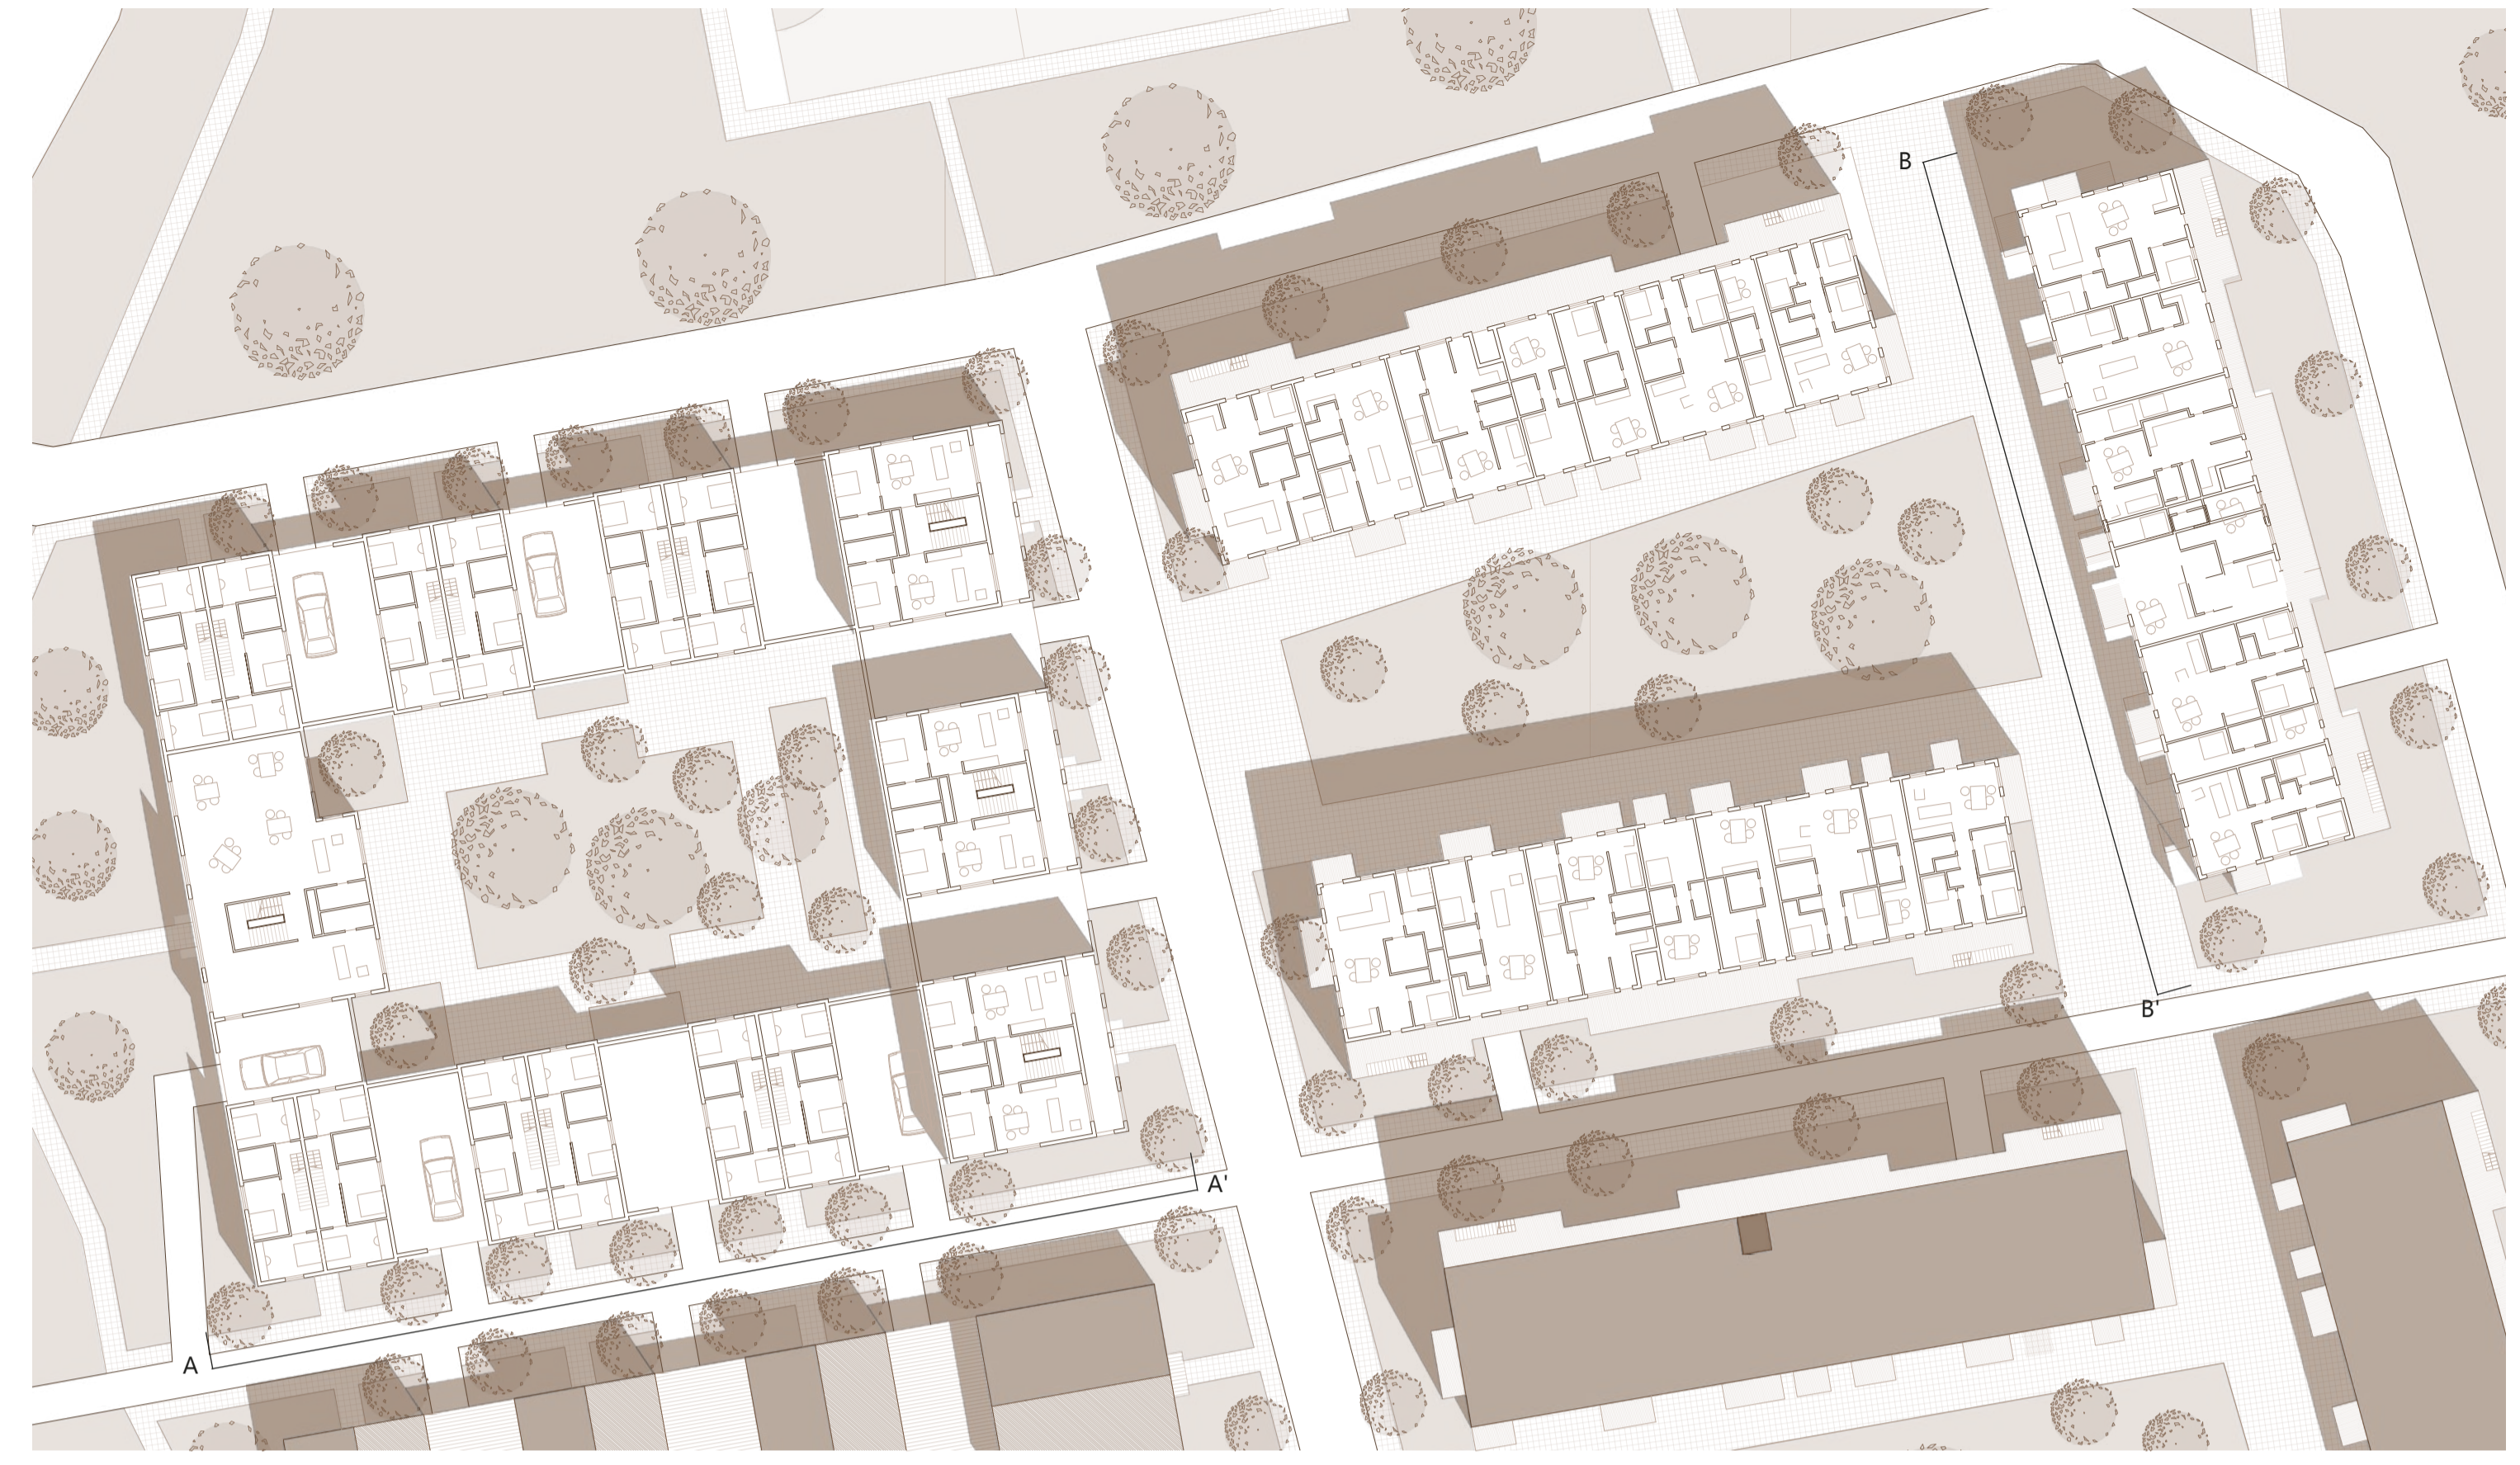

Plan residential building and Co-housing
Scale : 1/500

Plan residential building
Scale : 1/500

Elevation AA'
Scale : 1/500

Elevation BB'
Scale : 1/500

Site Plan
Scale 1/2000

- Legend
- New residential buildings
 - New equipments
 - Green spaces
 - Sports fields
 - Roads
 - Pedestrian way
 - Existing circulations
 - Metro Line
 - New vegetation

Elevation CC'
Scale : 1/500