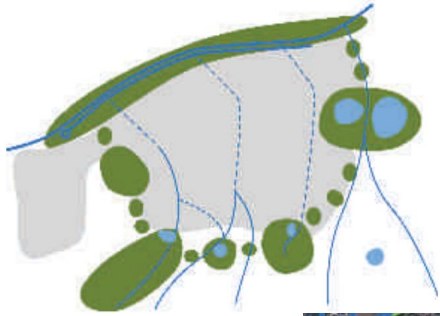

An aerial photograph showing a city in the background with various buildings and infrastructure. In the foreground, there is a lush green landscape with a winding path or road that curves through fields and wooded areas. Several small ponds or water features are scattered throughout the greenery. The overall scene is bright and clear, suggesting a sunny day.

# RED DE PARQUES, ANILLO VERDE

- BOSQUE
- MATORRAL
- PRADERA
- CULTIVO
- HUERTA
- EQUIPAMIENTO
- BALSAS Y HUMEDALES
- RÍOS Y ARROYOS
- NUEVAS DERIVACIONES